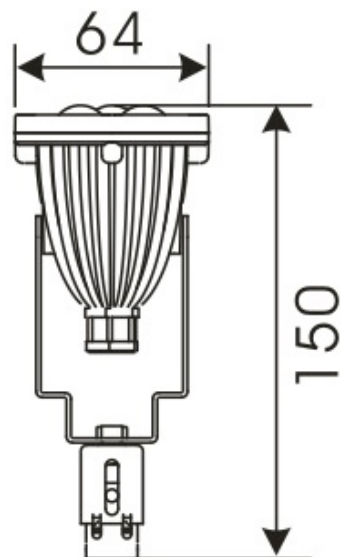

# LED Wall Wash Lighting – LR-WW0122

Model No.	LR-WW0122
LED Type	CREE XP
LED Q'TY.	3
Beam Angle	45°
Minimum luminous flux(lm)	270
Voltage	120-240V
LED Watt	3W
Environmental Temperature	- 20°C-60°C
Environmental Humidity	0%-95%
Safety Class	III
Safety Type	IP65
Material	Aluminium
Driver	Excluded